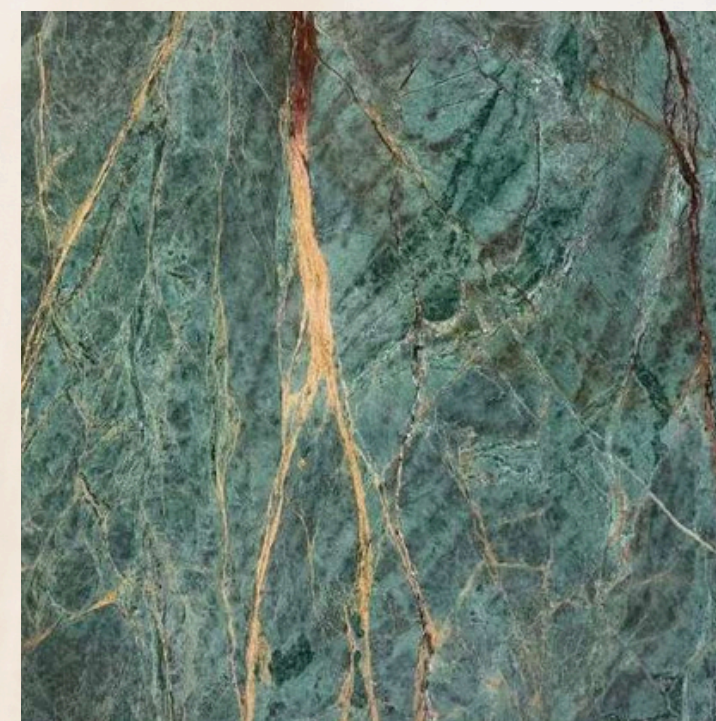

The Strength of Persian Granite Collection

Discover the timeless strength and natural artistry of **Granite** – a stone prized for its durability, bold patterns, and rich color palette.

Each **NTT Persian Granite** slab captures the dynamic beauty of nature's formations, making it a superb choice for **feature walls, statement surfaces, countertops, and luxury interiors.**

In the following pages, explore our signature **Granite masterpieces** across a wide spectrum of colors and textures.

Available in **blocks, slabs, tiles, and cut-to-size formats.**