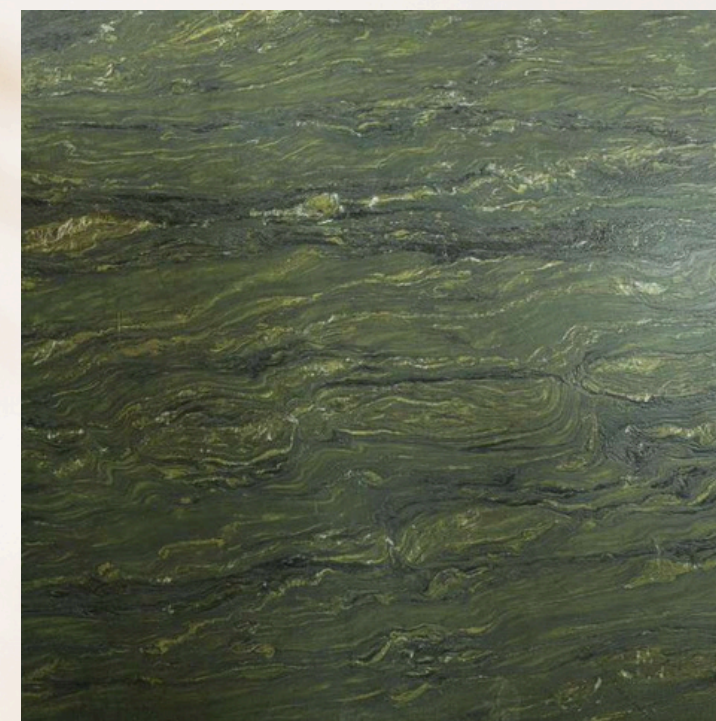

The Strength of Persian Granite Collection

Discover the timeless strength and natural artistry of **Granite** – a stone prized for its durability, bold patterns, and rich color palette.

Each **NTT Persian Granite** slab captures the dynamic beauty of nature's formations, making it a superb choice for **feature walls, statement surfaces, countertops, and luxury interiors.**

In the following pages, explore our signature **Granite masterpieces** across a wide spectrum of colors and textures.

Available in **blocks, slabs, tiles, and cut-to-size formats.**