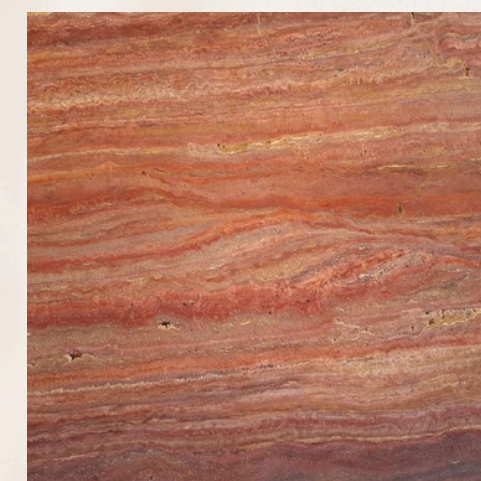

RED TRAVERTINE

- **Color tones:** Red to terracotta with flowing veins
- **Applications:** Feature walls, bold architectural elements
- **Visual effect:** Dramatic warmth with strong visual impact