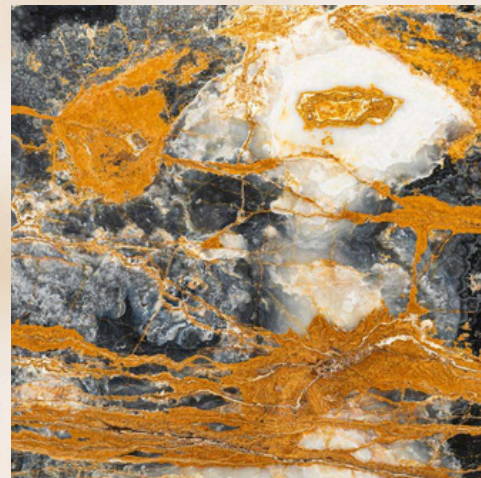

In the following pages, explore a selection of our **signature Onyx masterpieces** across a wide **spectrum of colors and patterns.**

(available in **blocks, slabs, and cut-to-size tiles**).

### AMBER ONYX

- **Color tones:** Warm amber, honey, soft gold
- **Applications:** Backlit panels, feature walls, luxury interiors
- **Visual effect:** Deep translucency with rich layered textures