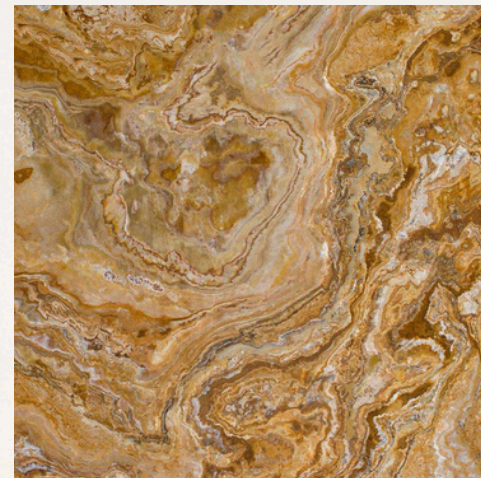

WOODEN ONYX

- **Color tones:** Soft beige, cream, brown veining resembling wood grain
- **Applications:** Hotel lobbies, feature walls, reception desks
- **Visual effect:** Organic warmth with linear flow