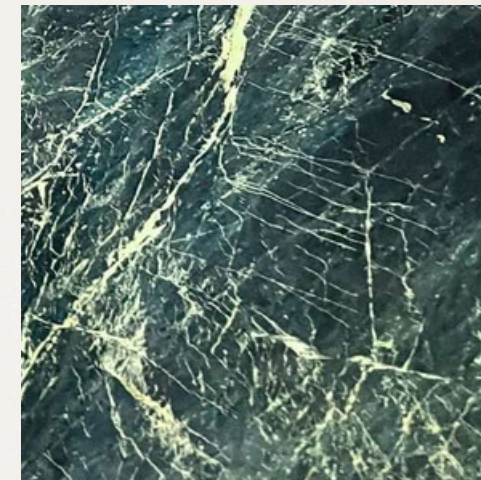

ROYAL EMERALD GRANITE

- Color tones: Rich emerald with intricate golden veining
- Applications: High-end interiors, feature walls
- Visual effect: Regal elegance with deep allure