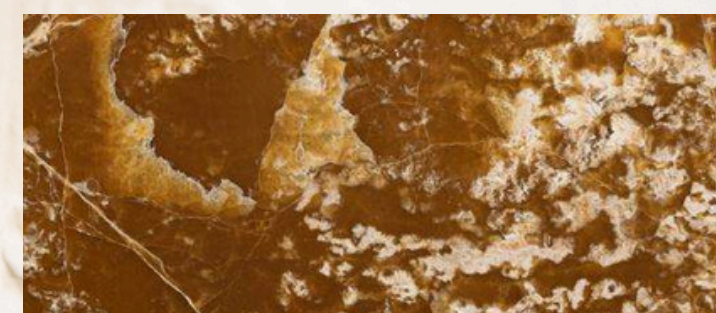

The Art of Translucent Beauty Onyx Collection

Discover the timeless elegance of **Onyx** nature's most captivating translucent stone.

Each **NTT Persian Onyx** slab reveals stunning layers of color, light, and depth, making it the perfect choice for **feature walls, backlit panels, and luxury interiors.**

In the following pages, explore a selection of our **signature Onyx masterpieces** across a wide **spectrum of colors and patterns.**

(available in **blocks, slabs, and cut-to-size tiles**).