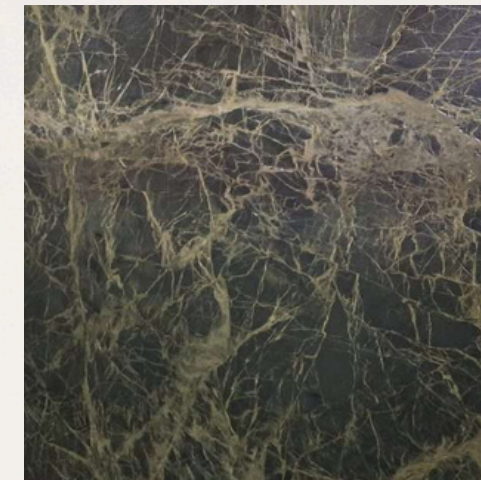

MYSTIC JUNGLE GRANITE

- Color tones: Dark green with wild, natural patterns
- Applications: Feature walls, artistic panels, luxury spaces
- Visual effect: Raw jungle beauty with a bold, untamed look