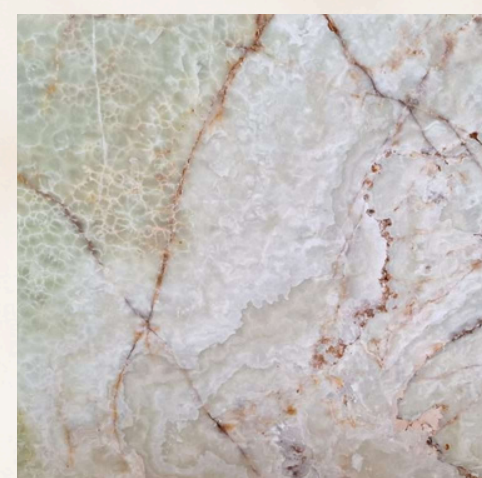

GREEN ONYX

- **Color tones:** Light to dark green, layered white veins
- **Applications:** Statement walls, luxury bathrooms, accent pieces
- **Visual effect:** Vibrant natural energy, translucent clarity