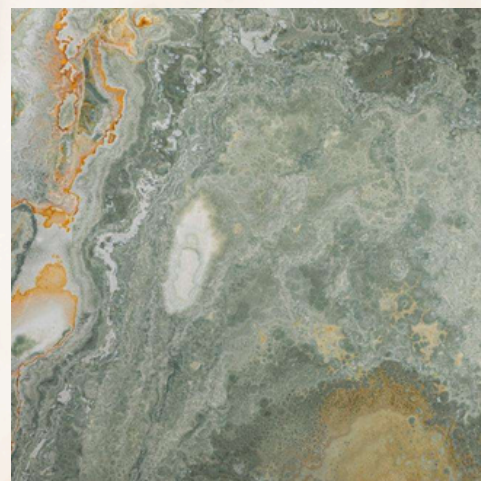

OCEAN BLUE ONYX

- **Color tones:** Blue hues with cream, brown, and golden accents
- **Applications:** Artistic walls, statement features
- **Visual effect:** Vibrant, dynamic visual impact