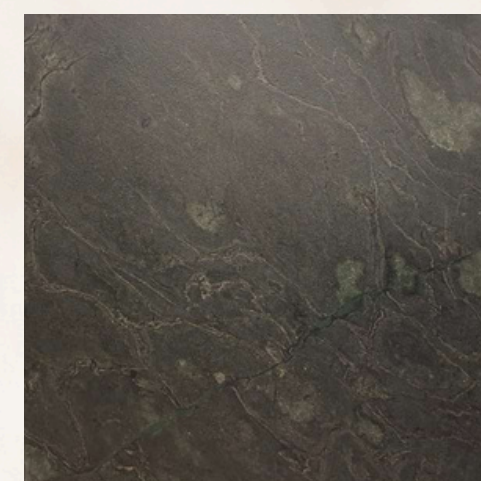

POMEGRANATE SEED GRANITE

- Color tones: Deep olive green with pomegranate-red accents
- Applications: Feature walls, statement surfaces
- Visual effect: Rich warmth with captivating contrast