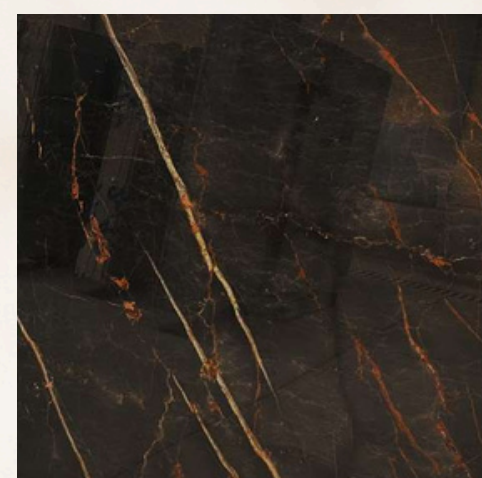

GOLDEN BLACK MARBLE

- **Color tones:** Deep black with bold golden veins
- **Applications:** Feature walls, luxury countertops
- **Visual effect:** Dramatic contrast, bold luxury