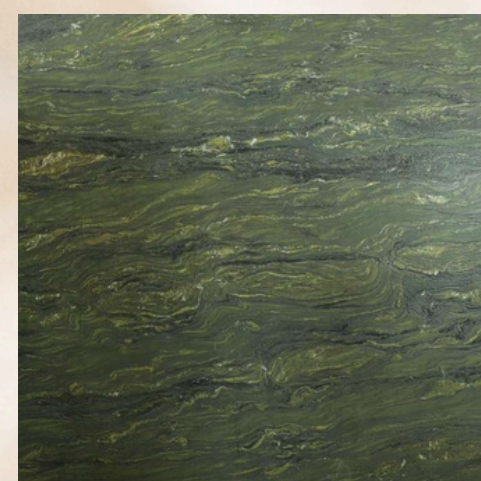

PICASSO GRANITE

- Color tones: Olive green, gold, black – abstract patterns
- Applications: Feature panels, artistic walls, luxury kitchens
- Visual effect: Bold artistic impact with unique expression