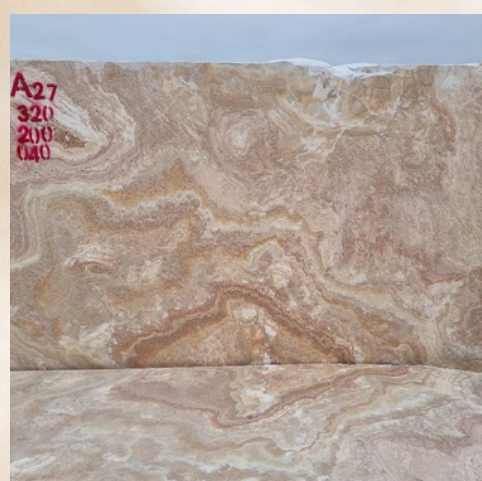

MIELE ONYX BLOCK

- **Color tones:** Warm golden honey tones
- **Applications:** For premium slabs and artistic uses
- **Visual effect:** Rich golden warmth with layered depth